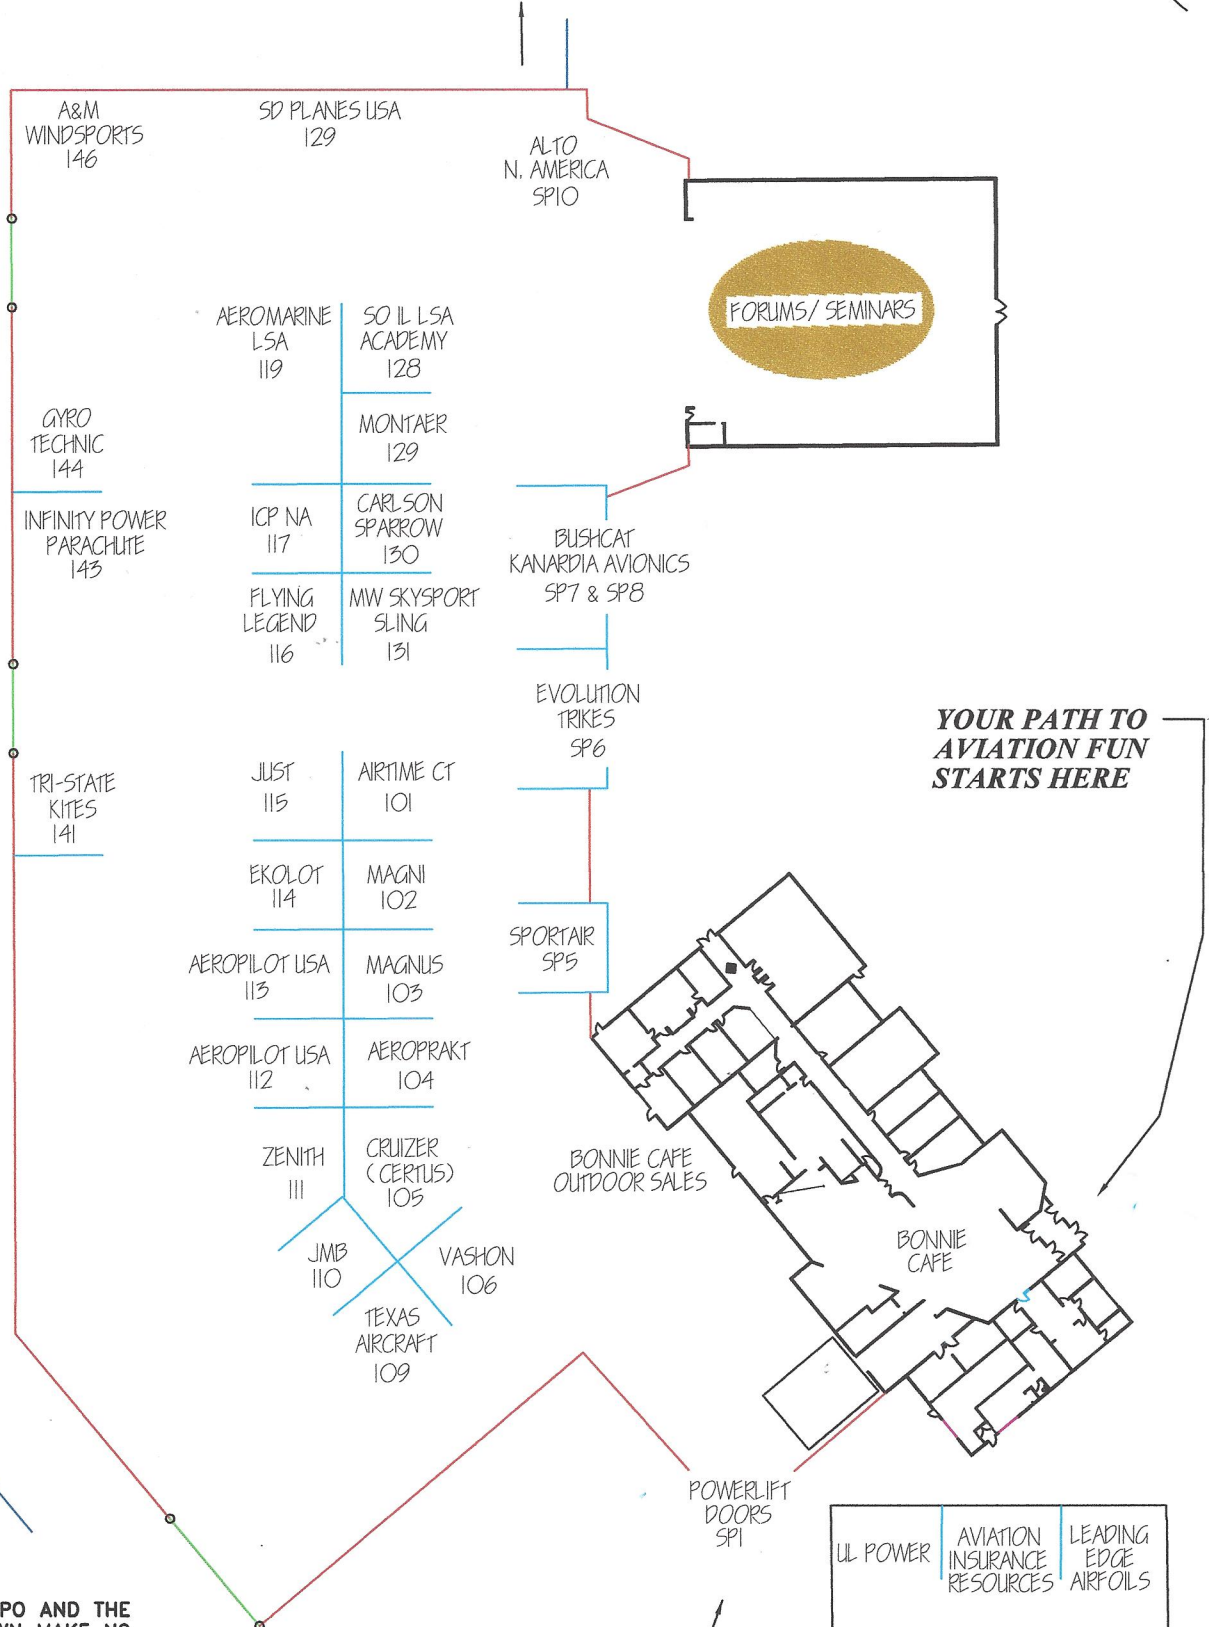

MIDWEST LSA EXPO SITE PLAN

9/10/20 - 9/12/20

TO FBO & TRANSIENT PARKING

YOUR PATH TO AVIATION FUN STARTS HERE

MIDWEST LSA EXPO AND THE EXHIBITORS SHOWN MAKE NO APPEARANCE GUARANTEES. STATE BY STATE TRAVEL RESTRICTIONS MAY IMPACT ACTUAL ATTENDANCE.