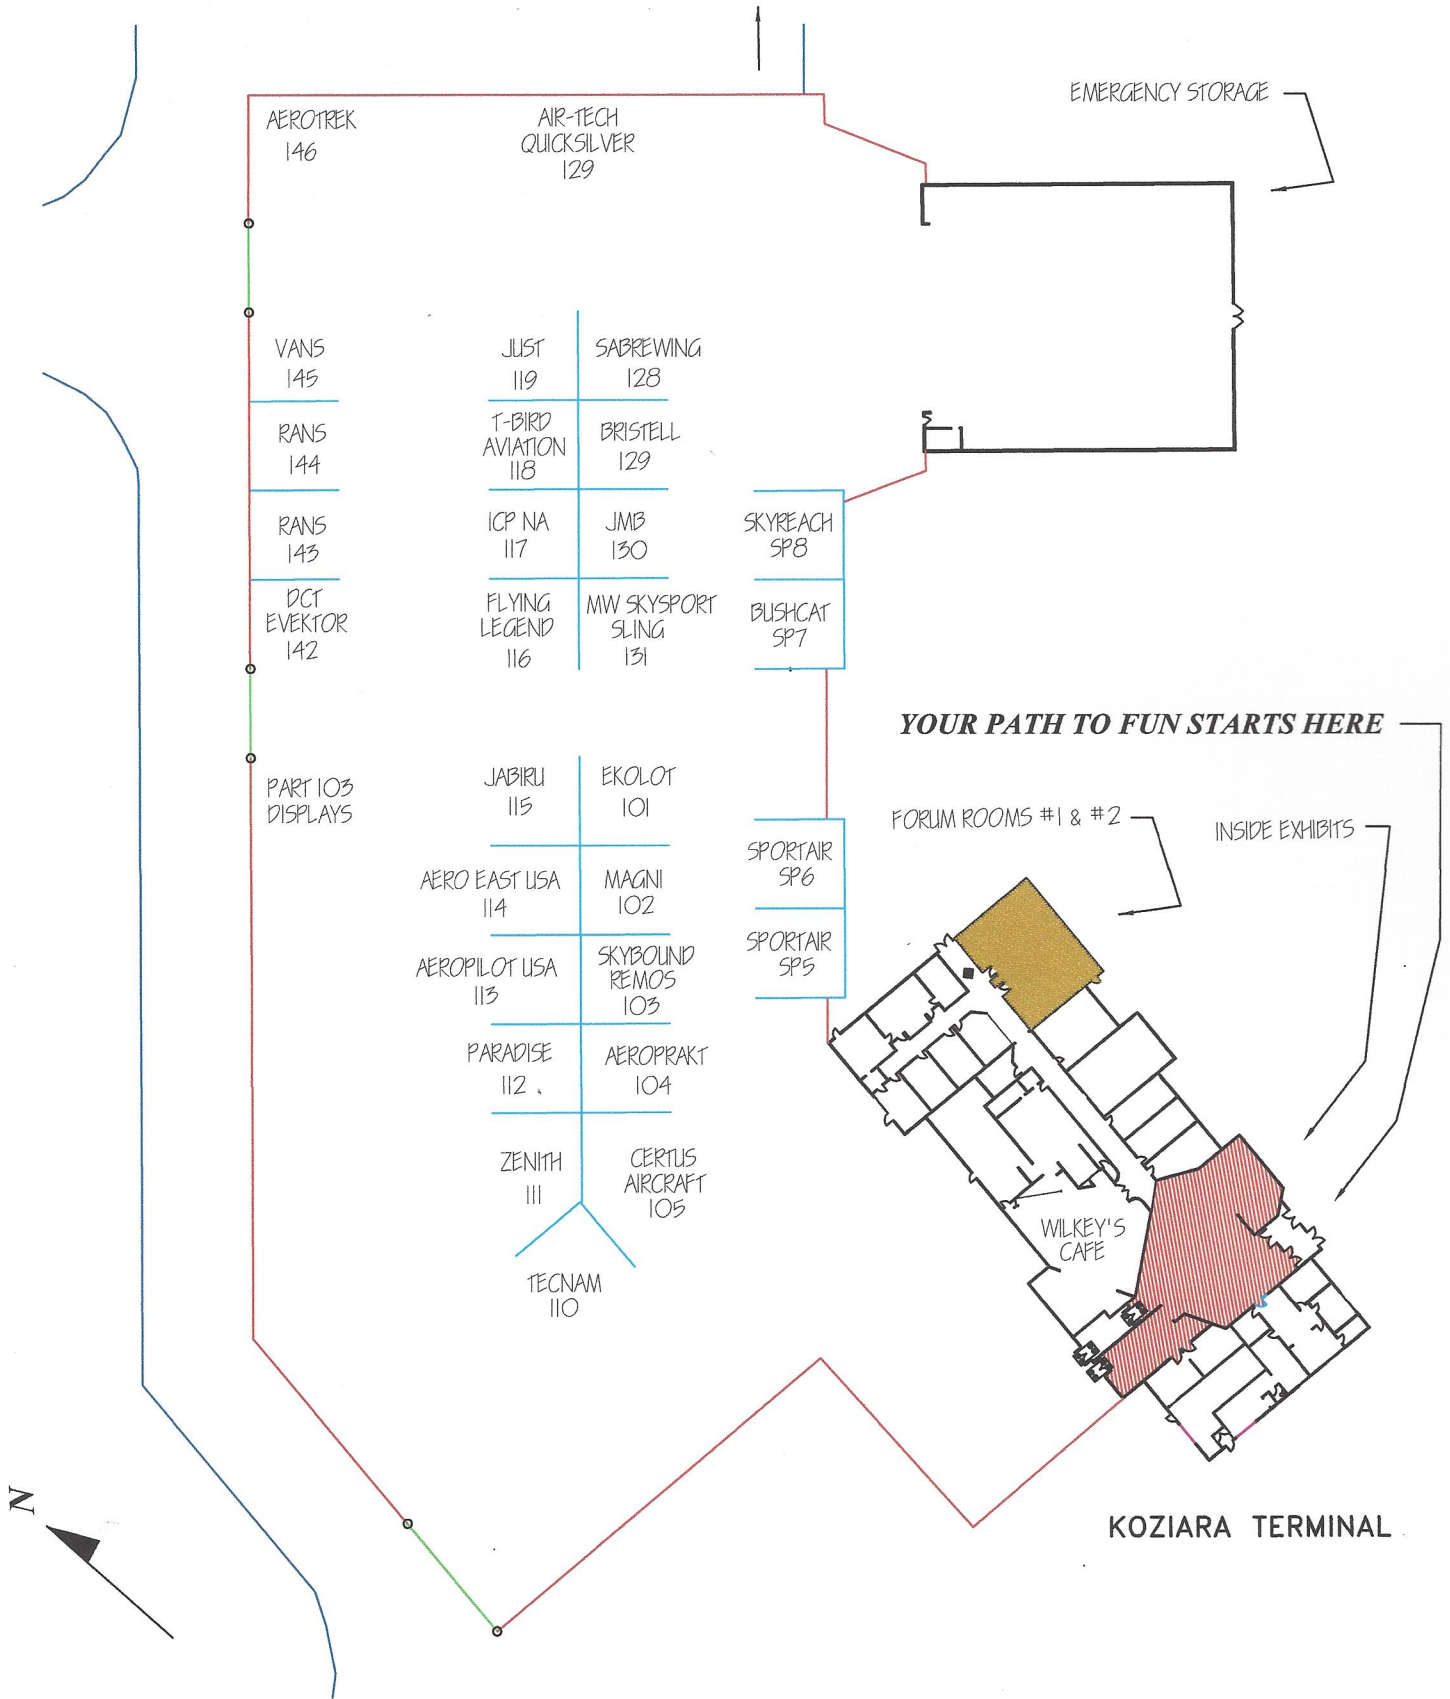

2018 MIDWEST LSA EXPO SITE PLAN

AIRCRAFT EXHIBITS 9/6/18 - 9/8/18

TO FBO – THURSDAY PARTY/CONCERT

NOTE: ATTENDANCE AND POSITIONING SUBJECT TO CHANGE DUE TO EXHIBITORS SCHEDULING, WEATHER, MECHANICAL DIFFICULTIES, AND EVENT REQUIREMENTS.