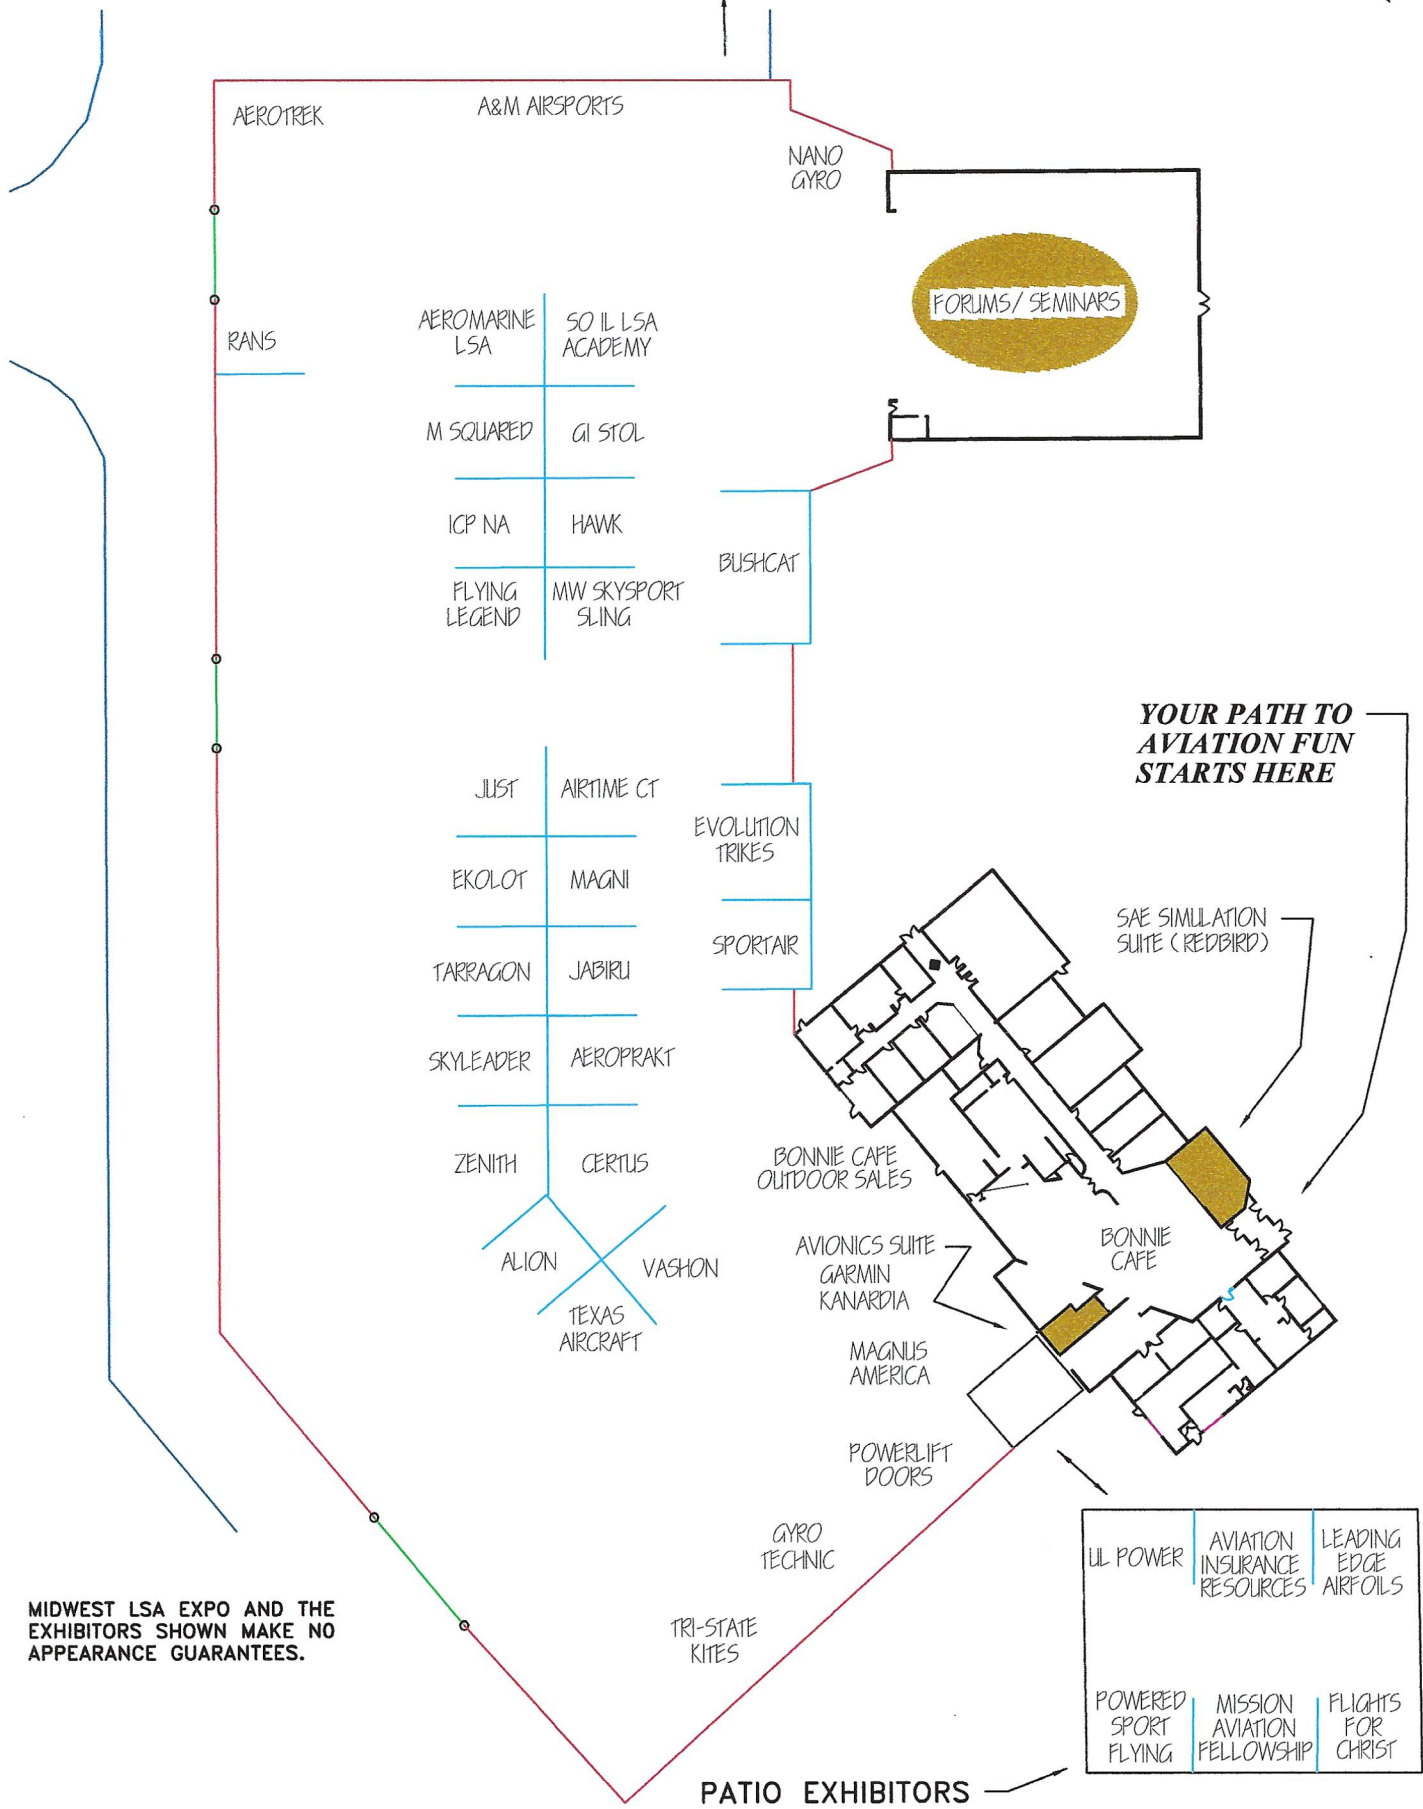

MIDWEST LSA EXPO SITE PLAN

9/9/21 - 9/11/21

TO FBO & TRANSIENT PARKING

AEROTREK

A&M AIRSPORTS

NANO GYRO

RANS

AEROMARINE LSA